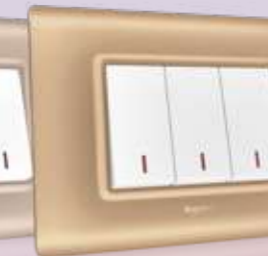

Matt Black

Gold