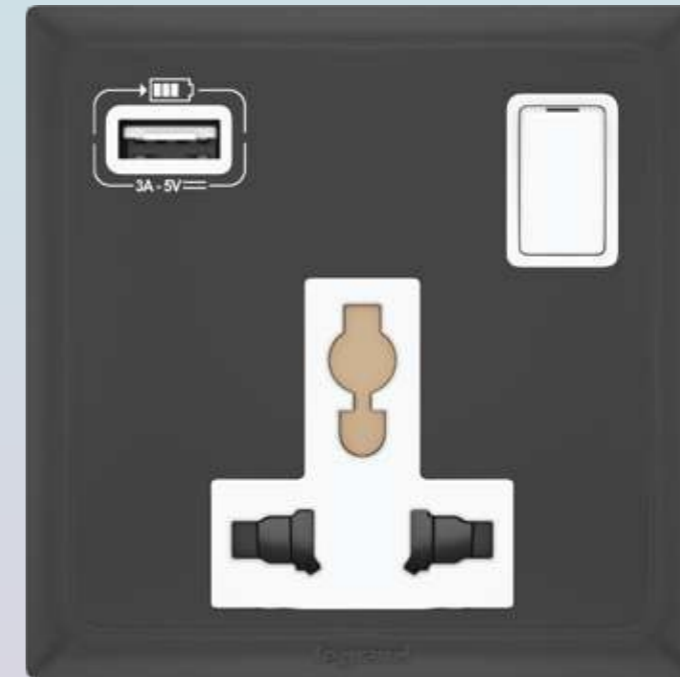

# GET EVERYTHING DONE WITHOUT GETTING UP.

Control up to 4 lights and a fan without moving an inch with Allzy's Remote Control Unit that comes with 4 switches and a fan regulator.

Remote Control Unit

# PLUG IN AND TAKE CHARGE, ALL AT ONCE.

Power your devices and appliances with a plug or a USB charger at the same time with the **CRS-certified** USB Gang Switch.

USB Gang Switch